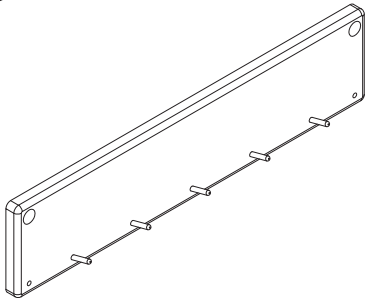

TORKELSON

Twist hatrack 750

Delar / Parts

Ⓐ x1

Ⓑ x1

Ⓒ x2

① x6

M4*15mm

② x1

4.0

TORKELSON

Twist hatrack 750