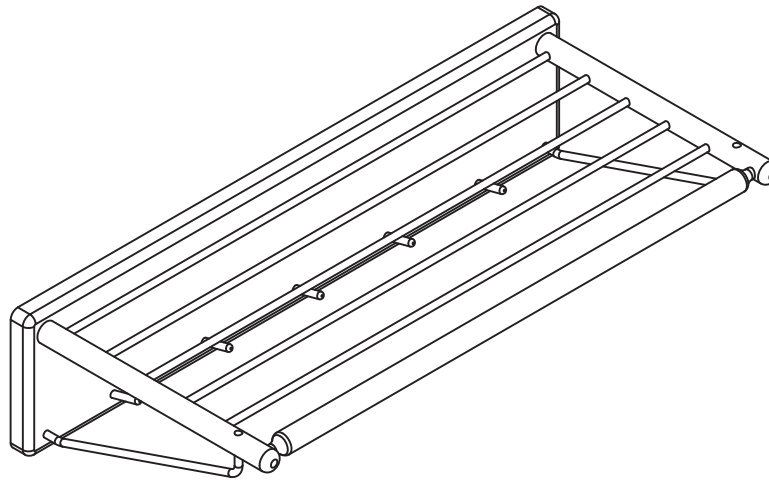

TORKELSON

Twist hatrack 750

Delar / Parts

Ⓐ x1

Ⓑ x1

Ⓒ x2

① x6

M4*15mm

② x1

4.0

TORKELSON

Twist hatrack 750